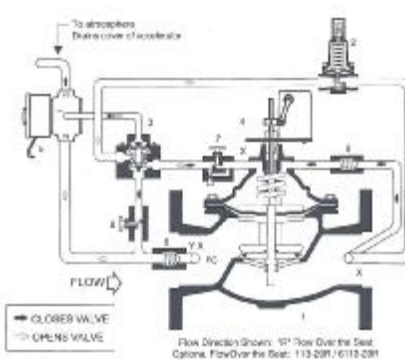

WATTS ACV-113-12
 電磁閥 (ON-OFF)

WATTS ACV 113-6
 電磁閥 (ON-OFF)反應快速型

WATTS ACV 113-19
 持壓逆止電磁閥 (ON-OFF)
 泵連動控制 持壓逆止電磁閥

WATTS ACV-113-29
 減壓逆止電磁閥 (ON-OFF)
 泵連動控制 減壓逆止電磁閥

WATTS ACV 113-40
 雙位控制電磁閥 (ON-OFF)

WATTS ACV-113-41
 定流量電磁閥 (ON-OFF)
 泵連動控制 定流量電磁閥

WATTS ACV 513-6
 深井泵控制閥 (ON-OFF)