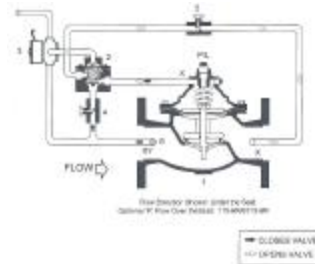

WATTS ACV-113-12
 電磁閥 (ON-OFF)

WATTS ACV 113-6
 電磁閥 (ON-OFF)反應快速型

WATTS ACV 113-19
 持壓逆止電磁閥 (ON-OFF)
 泵連動控制 持壓逆止電磁閥

WATTS ACV-113-29
 減壓逆止電磁閥 (ON-OFF)
 泵連動控制 減壓逆止電磁閥

WATTS ACV 113-40
 雙位控制電磁閥 (ON-OFF)

WATTS ACV-113-41
 定流量電磁閥 (ON-OFF)
 泵連動控制 定流量電磁閥

WATTS ACV 513-6
 深井泵控制閥 (ON-OFF)