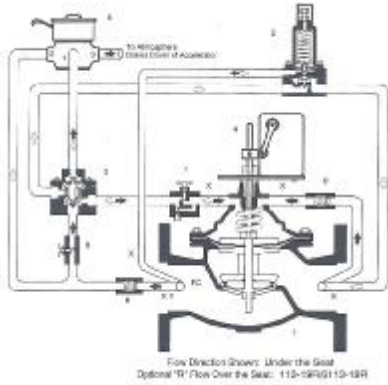

WATTS ACV-113-12
 電磁閥 (ON-OFF)

WATTS ACV 113-6
 電磁閥 (ON-OFF)反應快速型

WATTS ACV 113-19
 持壓逆止電磁閥 (ON-OFF)
 泵連動控制 持壓逆止電磁閥

WATTS ACV-113-29
 減壓逆止電磁閥 (ON-OFF)
 泵連動控制 減壓逆止電磁閥

WATTS ACV 113-40
 雙位控制電磁閥 (ON-OFF)

WATTS ACV-113-41
 定流量電磁閥 (ON-OFF)
 泵連動控制 定流量電磁閥

WATTS ACV 513-6
 深井泵控制閥 (ON-OFF)