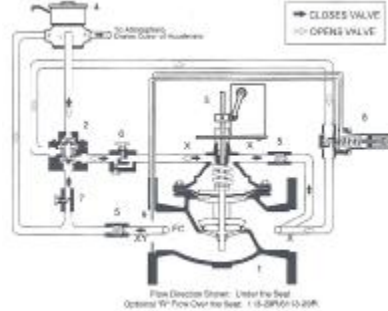

WATTS ACV-113-12
 電磁閥 (ON-OFF)

WATTS ACV 113-6
 電磁閥 (ON-OFF)反應快速型

WATTS ACV 113-19
 持壓逆止電磁閥 (ON-OFF)
 泵連動控制 持壓逆止電磁閥

WATTS ACV-113-29
 減壓逆止電磁閥 (ON-OFF)
 泵連動控制 減壓逆止電磁閥

WATTS ACV 113-40
 雙位控制電磁閥 (ON-OFF)

WATTS ACV-113-41
 定流量電磁閥 (ON-OFF)
 泵連動控制 定流量電磁閥

WATTS ACV 513-6
 深井泵控制閥 (ON-OFF)