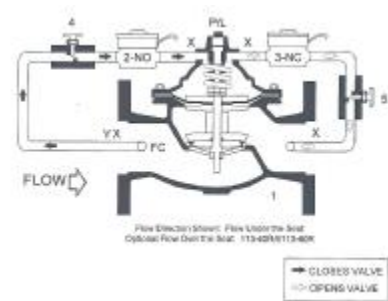

WATTS ACV-113-12
 電磁閥 (ON-OFF)

WATTS ACV 113-6
 電磁閥 (ON-OFF)反應快速型

WATTS ACV 113-19
 持壓逆止電磁閥 (ON-OFF)
 泵連動控制 持壓逆止電磁閥

WATTS ACV-113-29
 減壓逆止電磁閥 (ON-OFF)
 泵連動控制 減壓逆止電磁閥

WATTS ACV 113-40
 雙位控制電磁閥 (ON-OFF)

WATTS ACV-113-41
 定流量電磁閥 (ON-OFF)
 泵連動控制 定流量電磁閥

WATTS ACV 513-6
 深井泵控制閥 (ON-OFF)