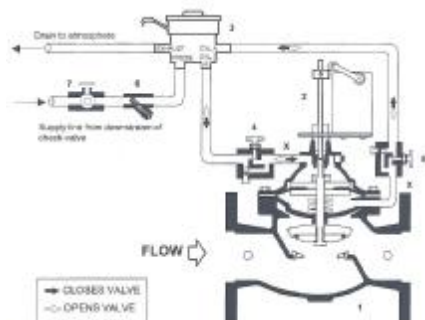

WATTS ACV-113-12
 電磁閥 (ON-OFF)

WATTS ACV 113-6
 電磁閥 (ON-OFF)反應快速型

WATTS ACV 113-19
 持壓逆止電磁閥 (ON-OFF)
 泵連動控制 持壓逆止電磁閥

WATTS ACV-113-29
 減壓逆止電磁閥 (ON-OFF)
 泵連動控制 減壓逆止電磁閥

WATTS ACV 113-40
 雙位控制電磁閥 (ON-OFF)

WATTS ACV-113-41
 定流量電磁閥 (ON-OFF)
 泵連動控制 定流量電磁閥

WATTS ACV 513-6
 深井泵控制閥 (ON-OFF)